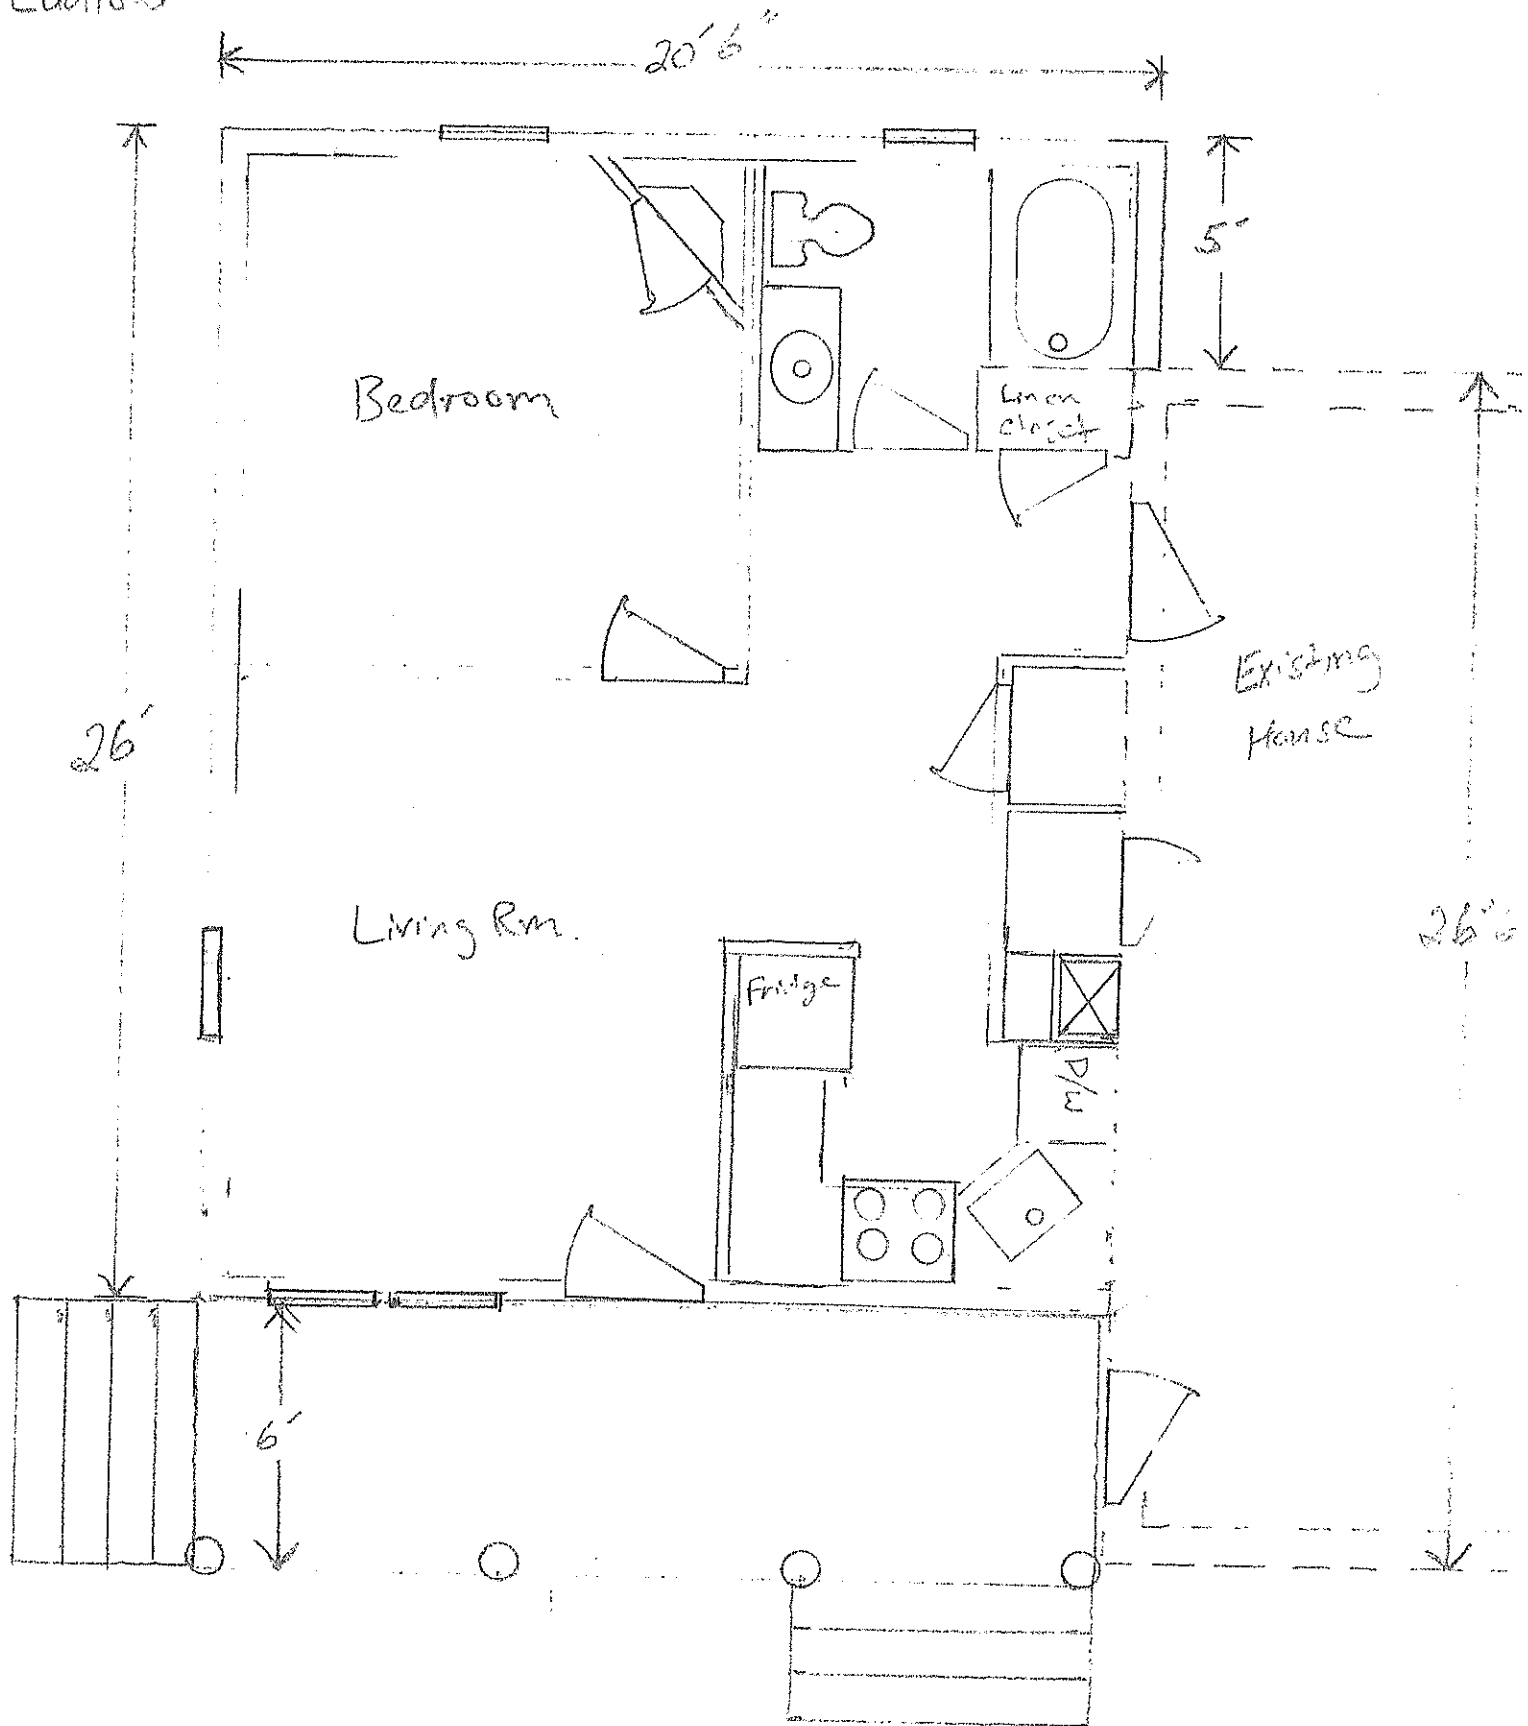

Peabody
297 West St.
Ludlow

Layout

Scale
1/4" = 1'

Peabody
297 West St.
Ludlow

Foundation Plan

Scale
1/4" = 1'

Peabody
297 West St
Lynn

Floor Frame Plan